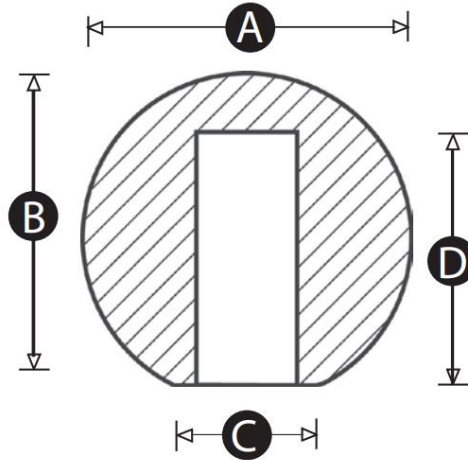

G19AFPK Female Push-Fit Ball Knob

Features

- Self-fixing knock on assembly

Material

- High impact resistant thermoplastic, matt black finish

Notes

- Other colours available on request (MOQs apply)

Part No.	A	B	C	D	Shaft Type	To Fit Shaft Diameter - H9 Tolerance (mm)	To Fit Shaft Diameter - H9 Tolerance (inches)
G19AFKPK-14291W	20	19	10	15	Plain	5	0.188
G19AFKPK-9977P	25	23	13	17		6	0.250
G19AFKPK-9943T						8	0.313
G19AFKPK-9899T	32	30	14	24		8	0.313
G19AFKPK-9978W						10	0.375
G19AFKPK-9979S	38	36	18	27		10	0.375
G19AFKPK-9980Z						12	0.500
G19AFKPK-14292S	50	49	19	40		12	0.500